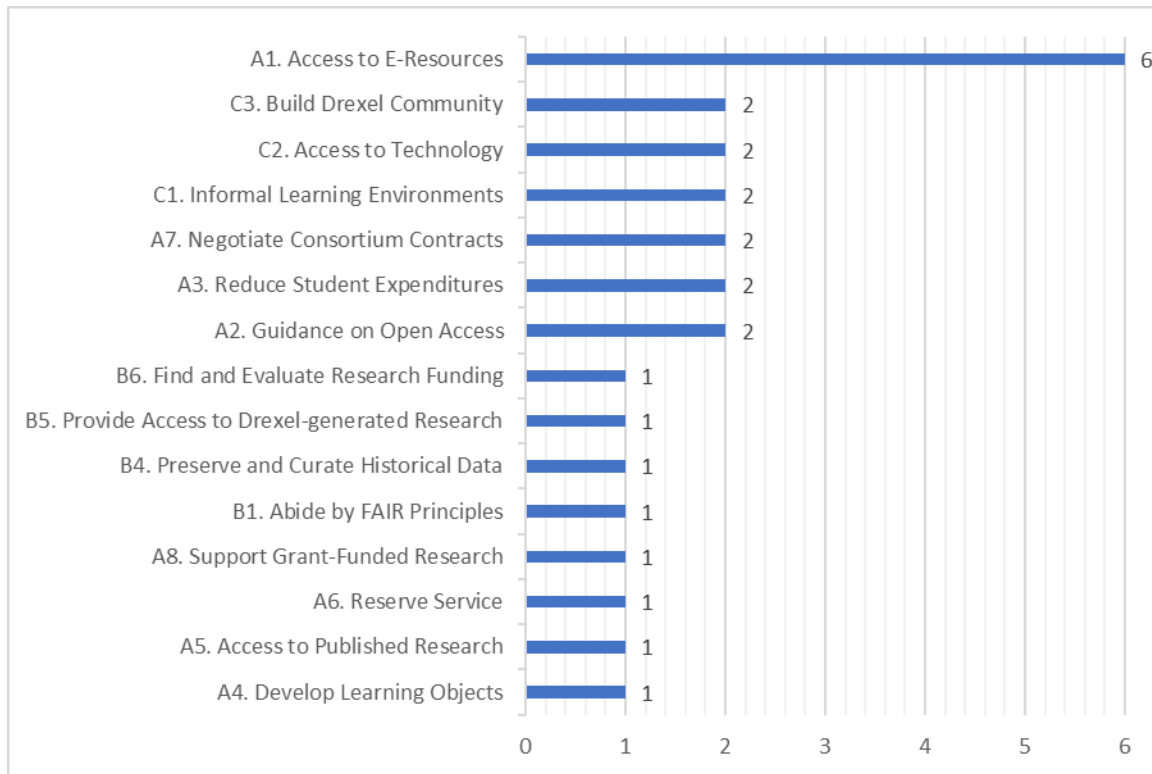

Drexel University Libraries
Essential Service Faculty Survey Results
May 20, 2020 [compiled Kim 2020 05 20]

Total Number of Responses: 12

A1 – C6. Questions' Mean Score

A1 – C6. Rank by Mean Score

A1 – C6. Rank by Mean and Median

A. Contain the Costs of Higher Education

B. Shape Future Research

C. Inspire the Life-long Quest for Learning

D1. Most Essential Contributions the Libraries Makes to Your Work

(Multiple choice)

D2. the Libraries contributions that are MOST ESSENTIAL for Drexel University's success