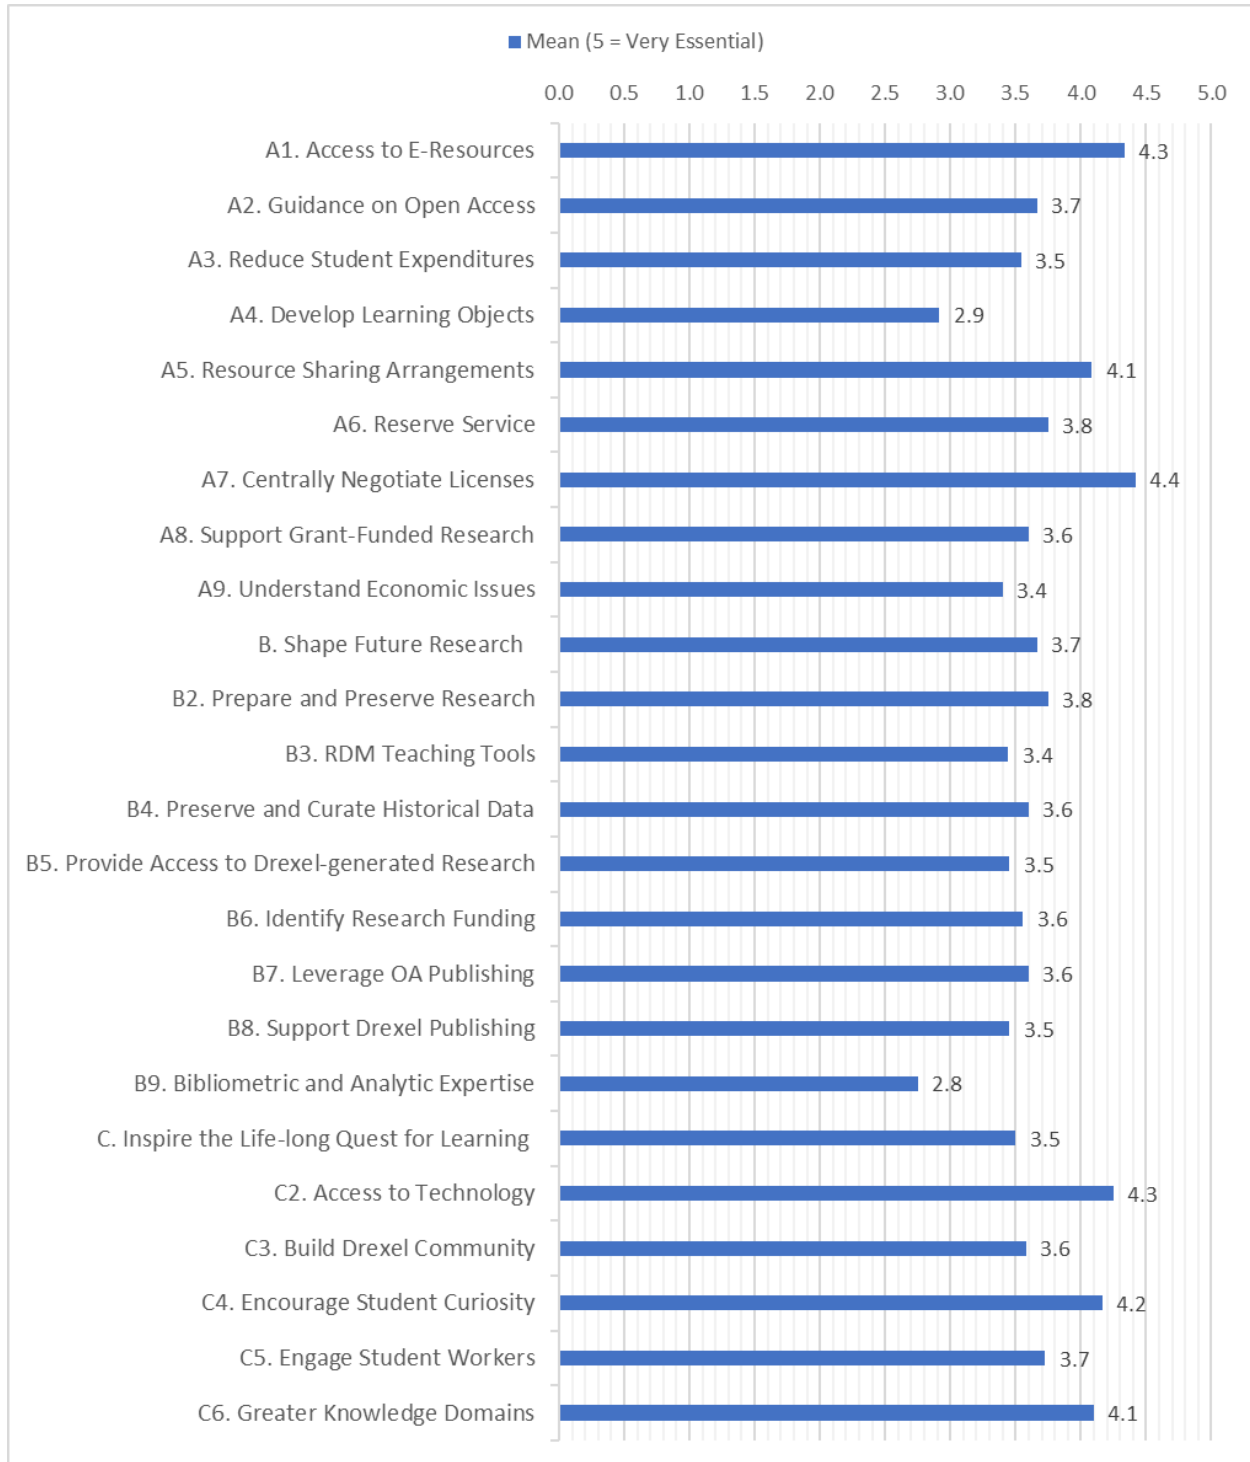

Drexel University Libraries
Essential Service Faculty Survey Results
May 20, 2020 [compiled Kim 2020 05 20]

Total Number of Responses: 12

A1 – C6. Questions' Mean Score

A1 – C6. Rank by Mean Score

A1 – C6. Rank by Mean and Median

A. Contain the Costs of Higher Education

B. Shape Future Research

C. Inspire the Life-long Quest for Learning

D1. Most Essential Contributions the Libraries Makes to Your Work

(Multiple choice)

D2. the Libraries contributions that are MOST ESSENTIAL for Drexel University's success

(Multiple Choice)

E. Demographic Info

College

Affiliation

Measure	Years at Drexel
Mean	7.7
Median	6
Max	17
Min	1