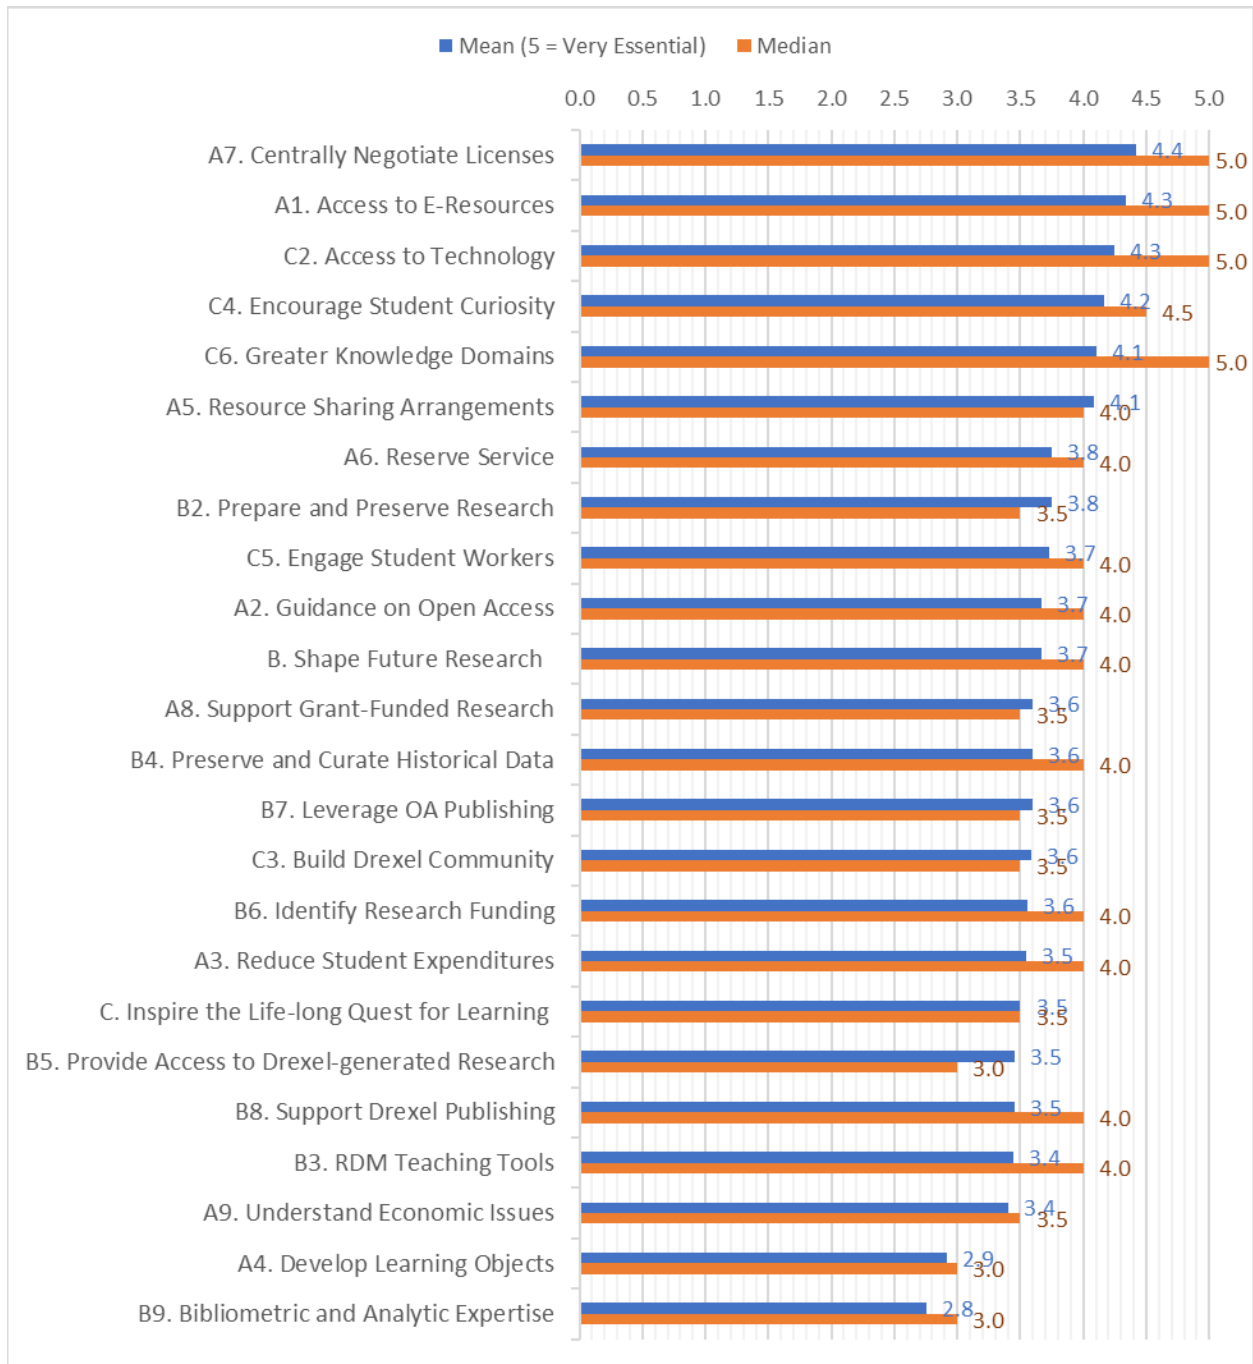

Drexel University Libraries
Essential Service Faculty Survey Results
May 20, 2020 [compiled Kim 2020 05 20]

Total Number of Responses: 12

A1 – C6. Questions' Mean Score

A1 – C6. Rank by Mean Score

A1 – C6. Rank by Mean and Median

A. Contain the Costs of Higher Education

B. Shape Future Research

C. Inspire the Life-long Quest for Learning

D1. Most Essential Contributions the Libraries Makes to Your Work

(Multiple choice)

D2. the Libraries contributions that are MOST ESSENTIAL for Drexel University's success

(Multiple Choice)

E. Demographic Info

College

Affiliation

Measure	Years at Drexel
Mean	7.7
Median	6
Max	17
Min	1