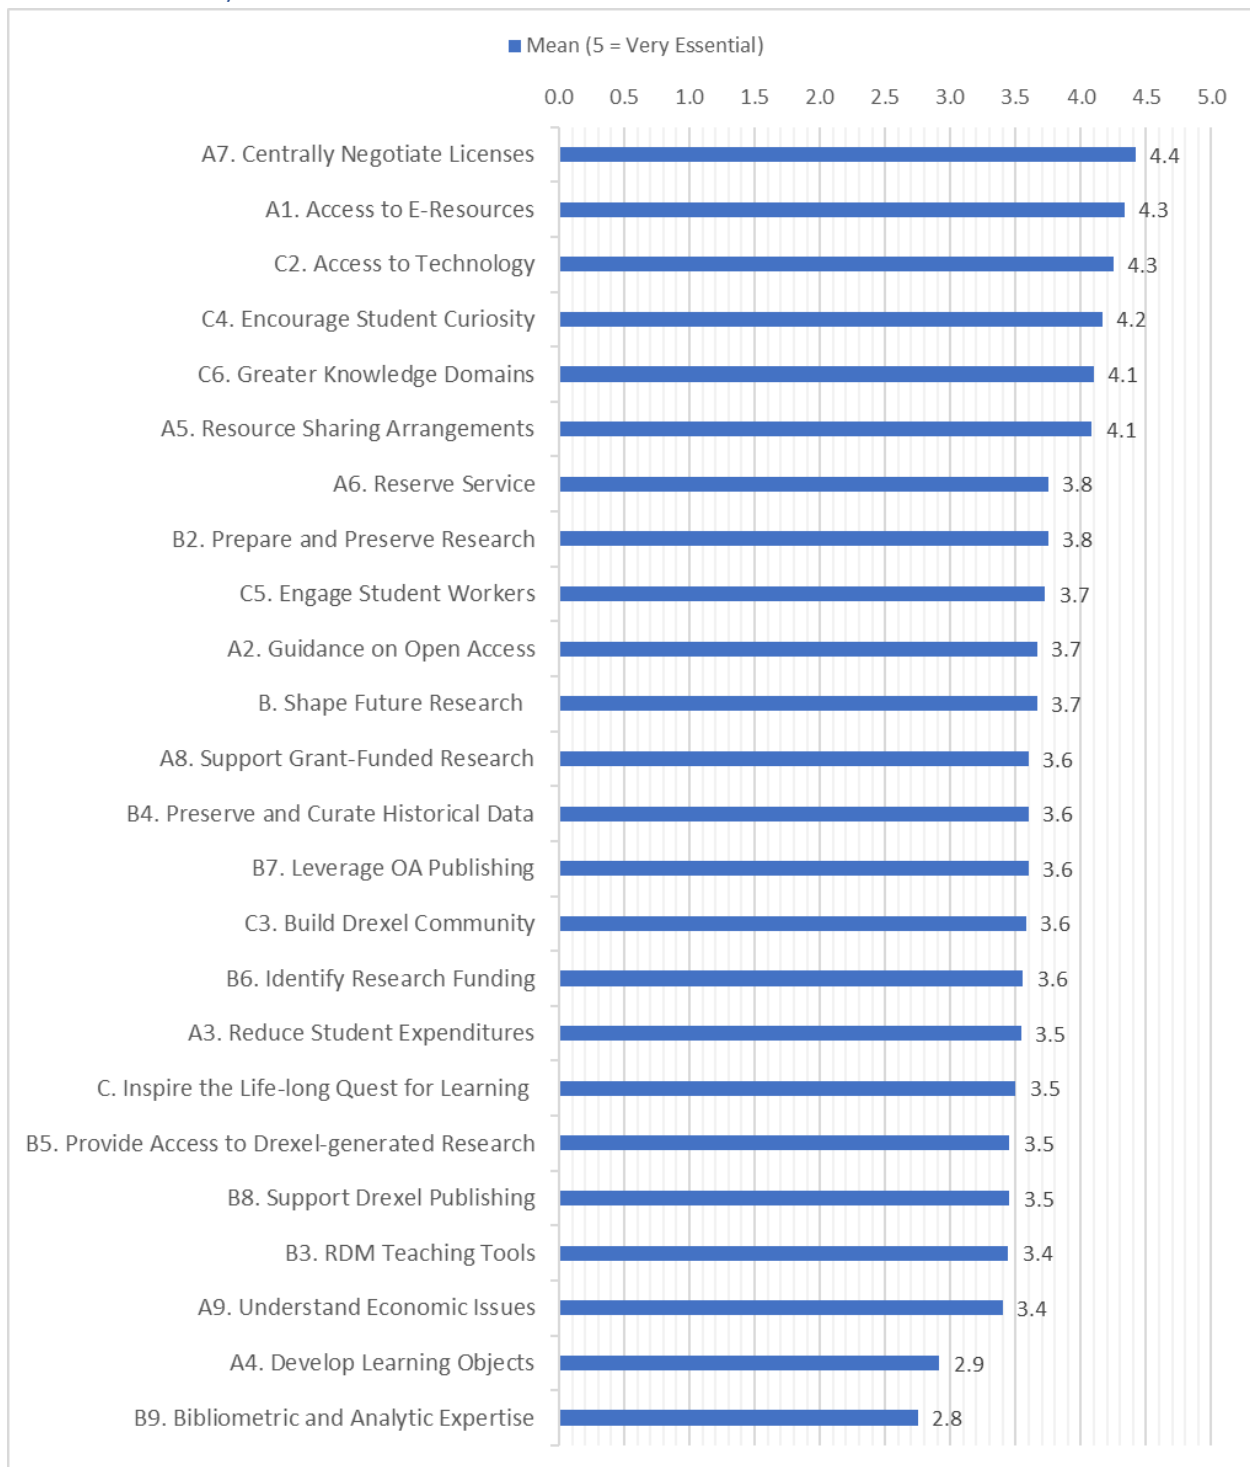

Drexel University Libraries
Essential Service Faculty Survey Results
May 20, 2020 [compiled Kim 2020 05 20]

Total Number of Responses: 12

A1 – C6. Questions' Mean Score

A1 – C6. Rank by Mean Score

A1 – C6. Rank by Mean and Median

A. Contain the Costs of Higher Education

B. Shape Future Research

C. Inspire the Life-long Quest for Learning

D1. Most Essential Contributions the Libraries Makes to Your Work

(Multiple choice)

D2. the Libraries contributions that are MOST ESSENTIAL for Drexel University's success