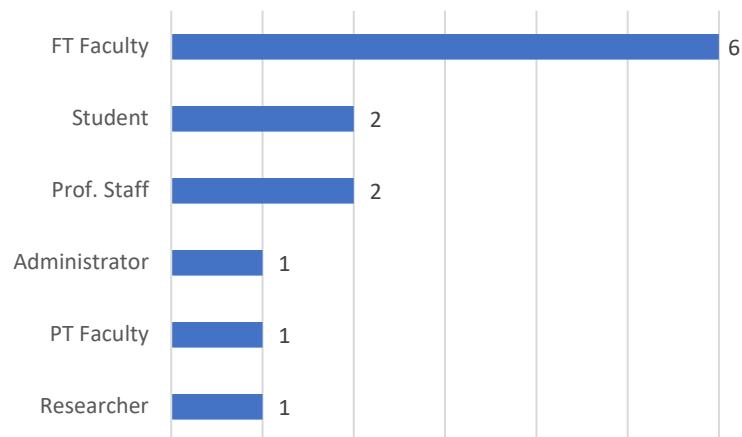

(Multiple Choice)

E. Demographic Info

College

Affiliation

Measure	Years at Drexel
Mean	7.7
Median	6
Max	17
Min	1